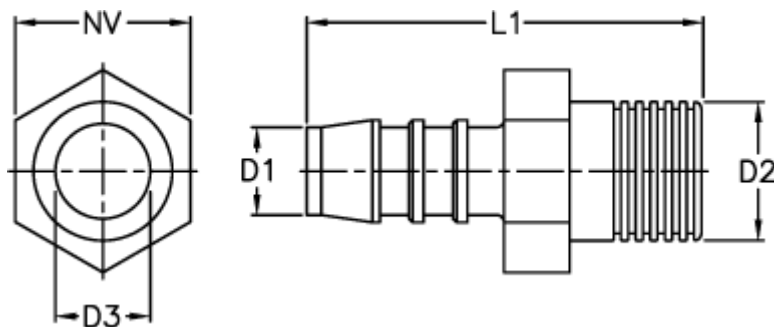

Article number: 027108918010

Description: Norma hose coupling GES 10 / 1/4 NPT

## Measures

---

D1 = 10

D2 = 1/4 NPT

D3 = 7.0

L1 = 46.5

NV = 14